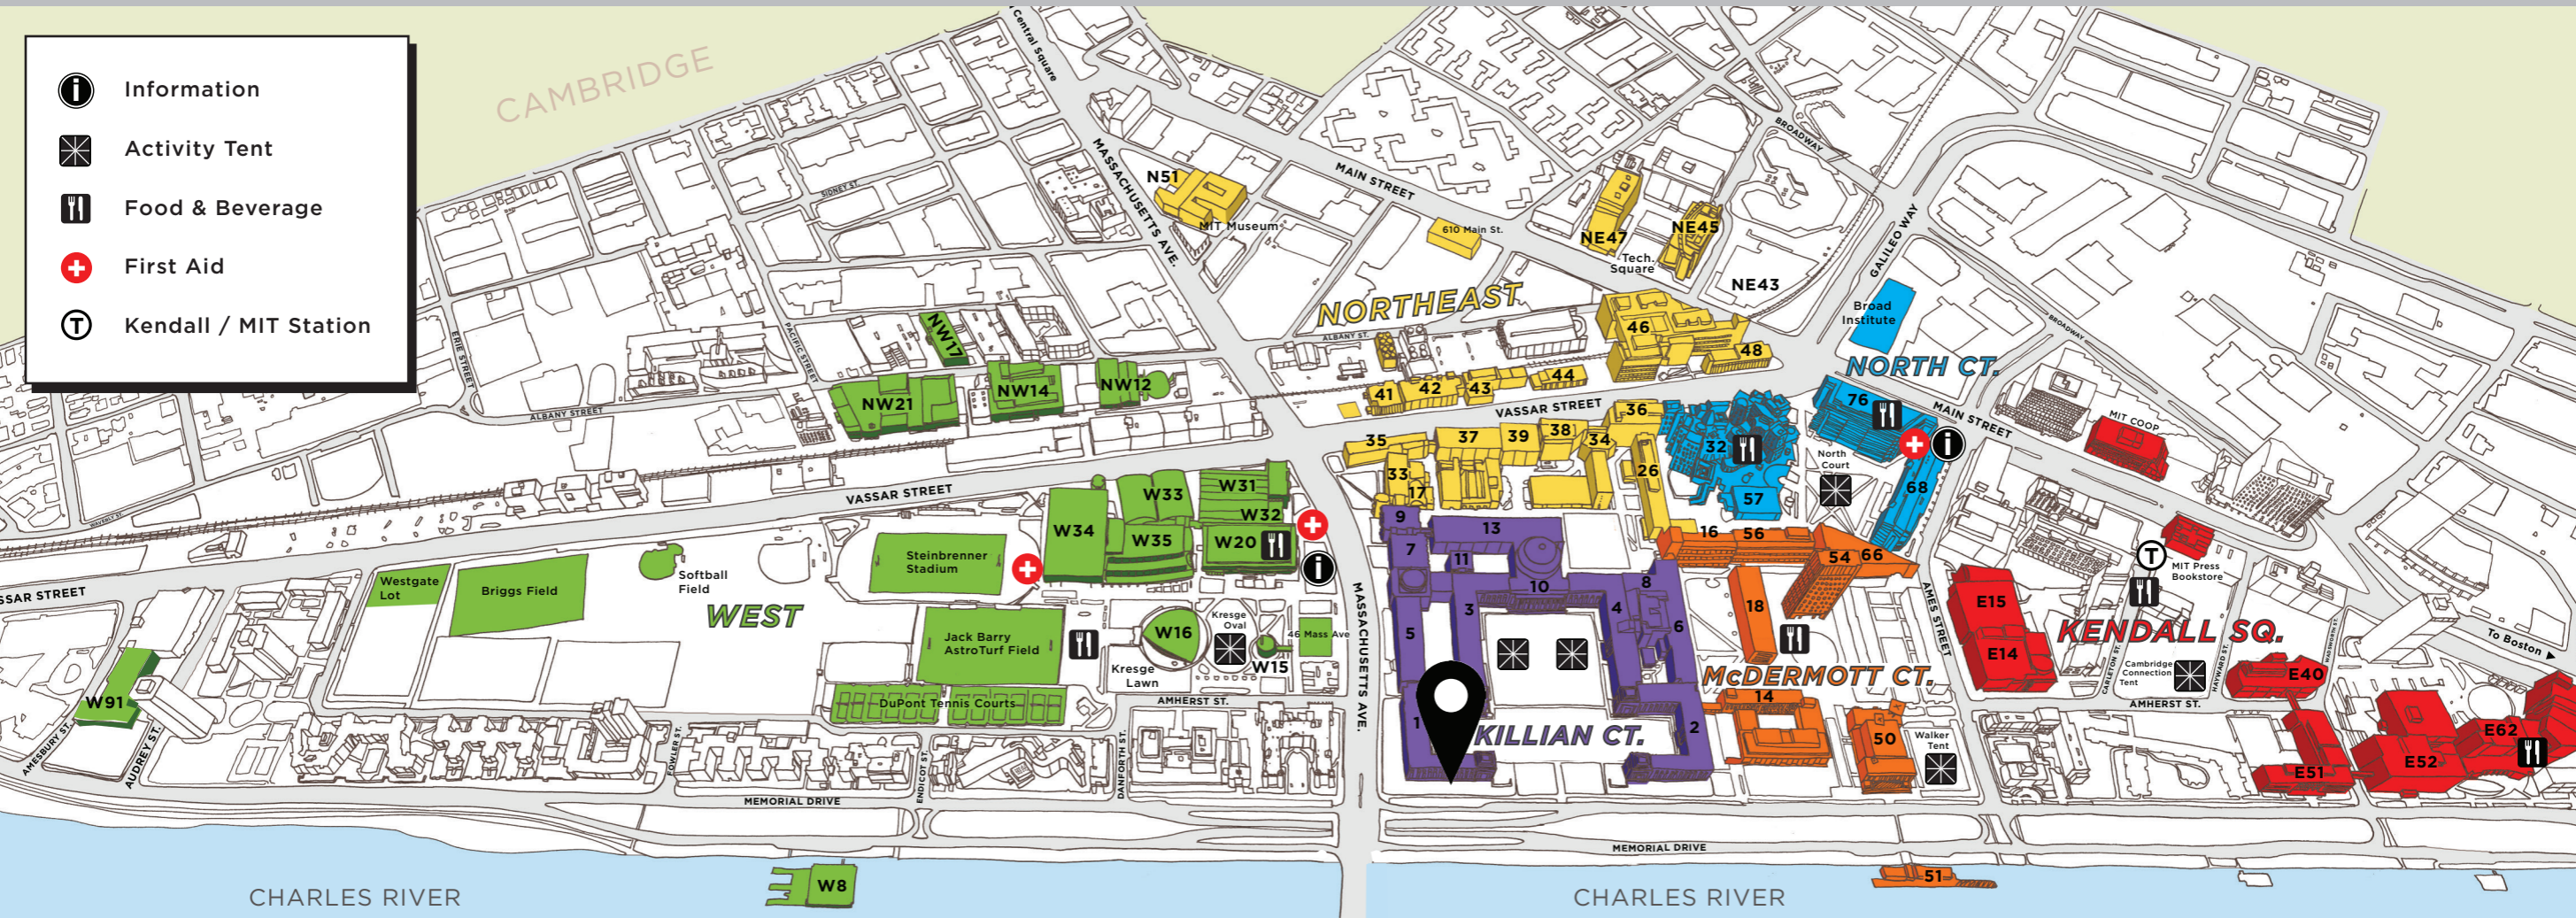

2016 MIT Open House Activity Map

April 23, 2016 – 10 AM to 3 PM

Massachusetts Institute of Technology

- Information
- Activity Tent
- Food & Beverage
- First Aid
- Kendall / MIT Station

CHARLES RIVER

CHARLES RIVER