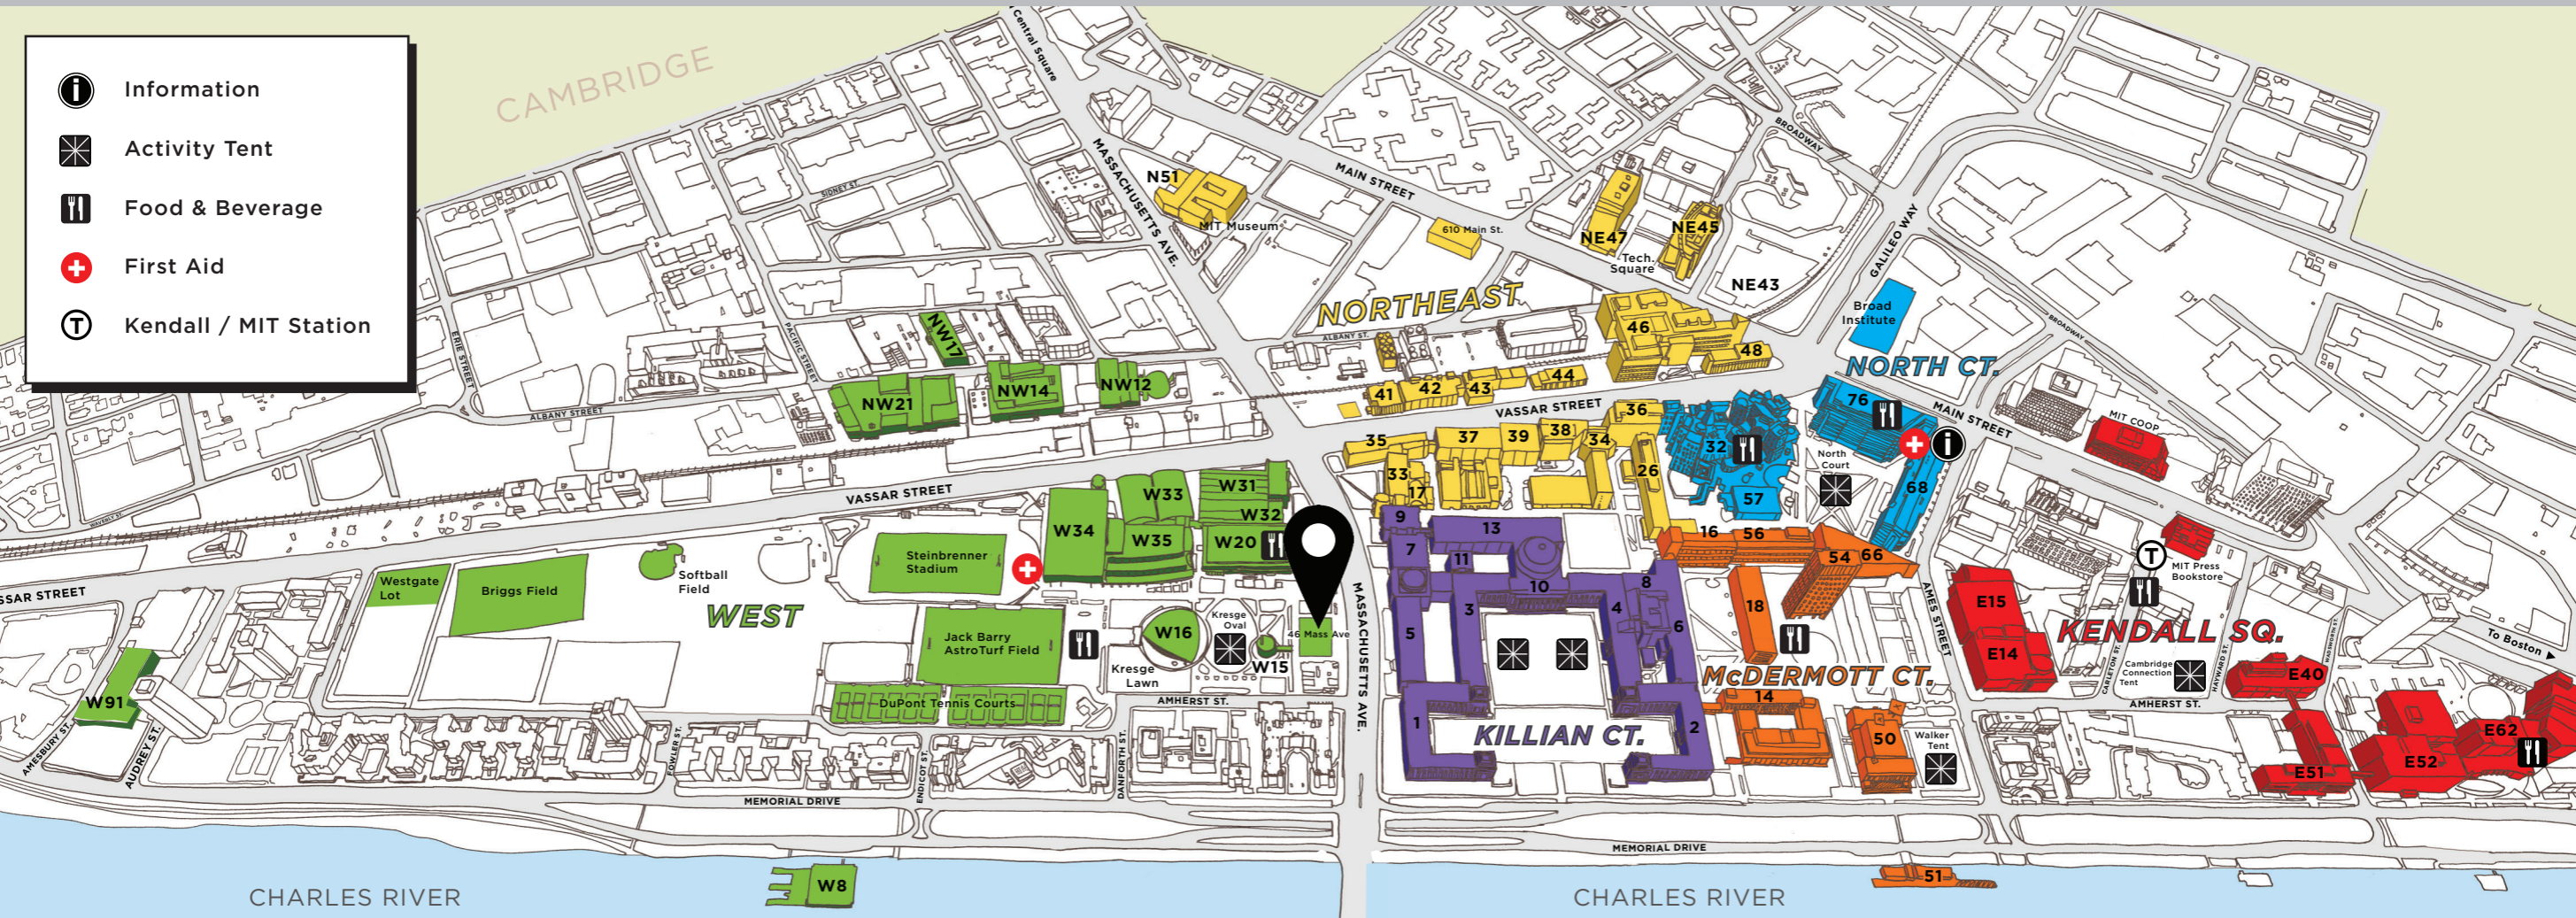

# 2016 MIT Open House Activity Map

April 23, 2016 – 10 AM to 3 PM

- Information
- Activity Tent
- Food & Beverage
- First Aid
- Kendall / MIT Station

CHARLES RIVER

CHARLES RIVER