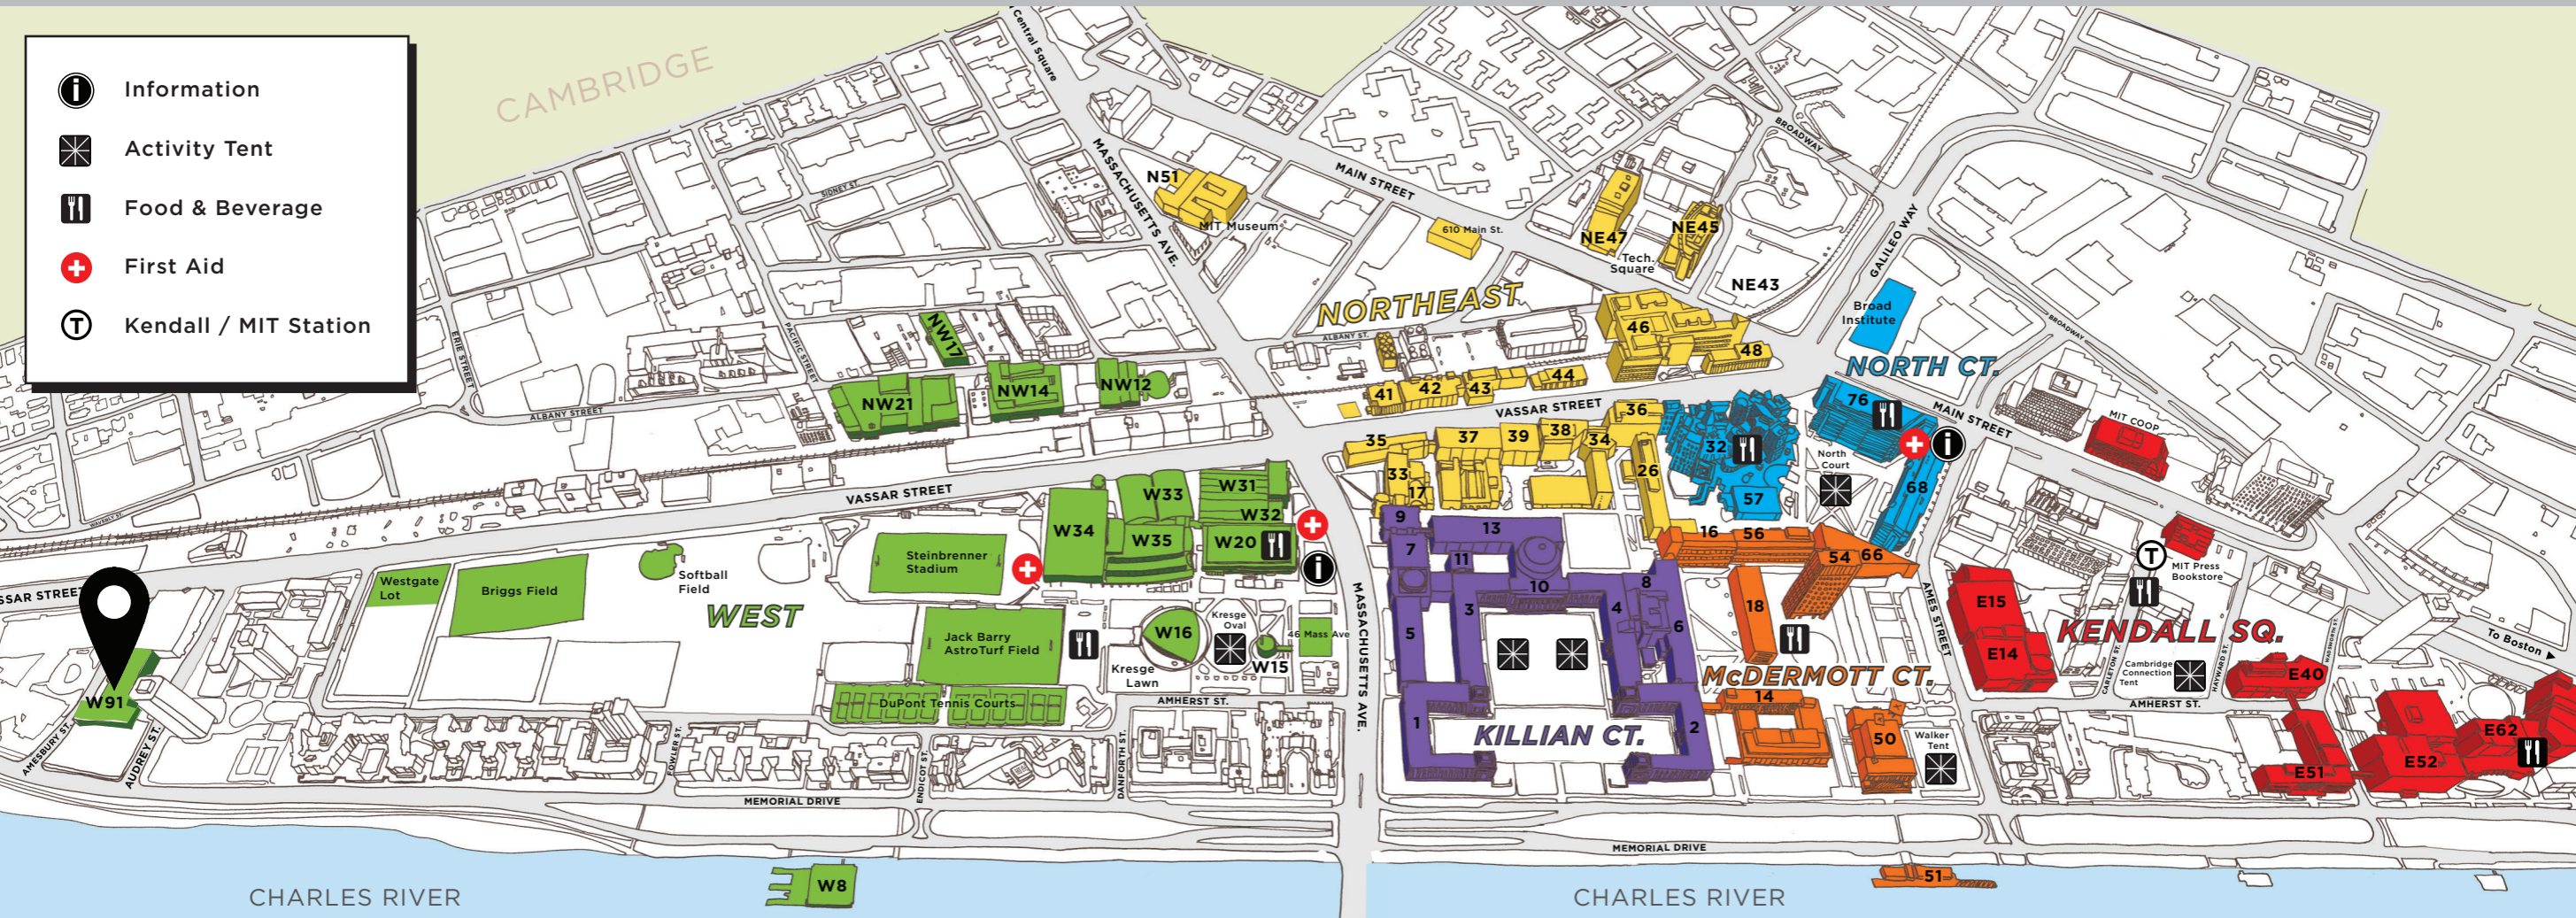

2016 MIT Open House Activity Map

April 23, 2016 – 10 AM to 3 PM

- Information
- Activity Tent
- Food & Beverage
- First Aid
- Kendall / MIT Station

CHARLES RIVER

CHARLES RIVER